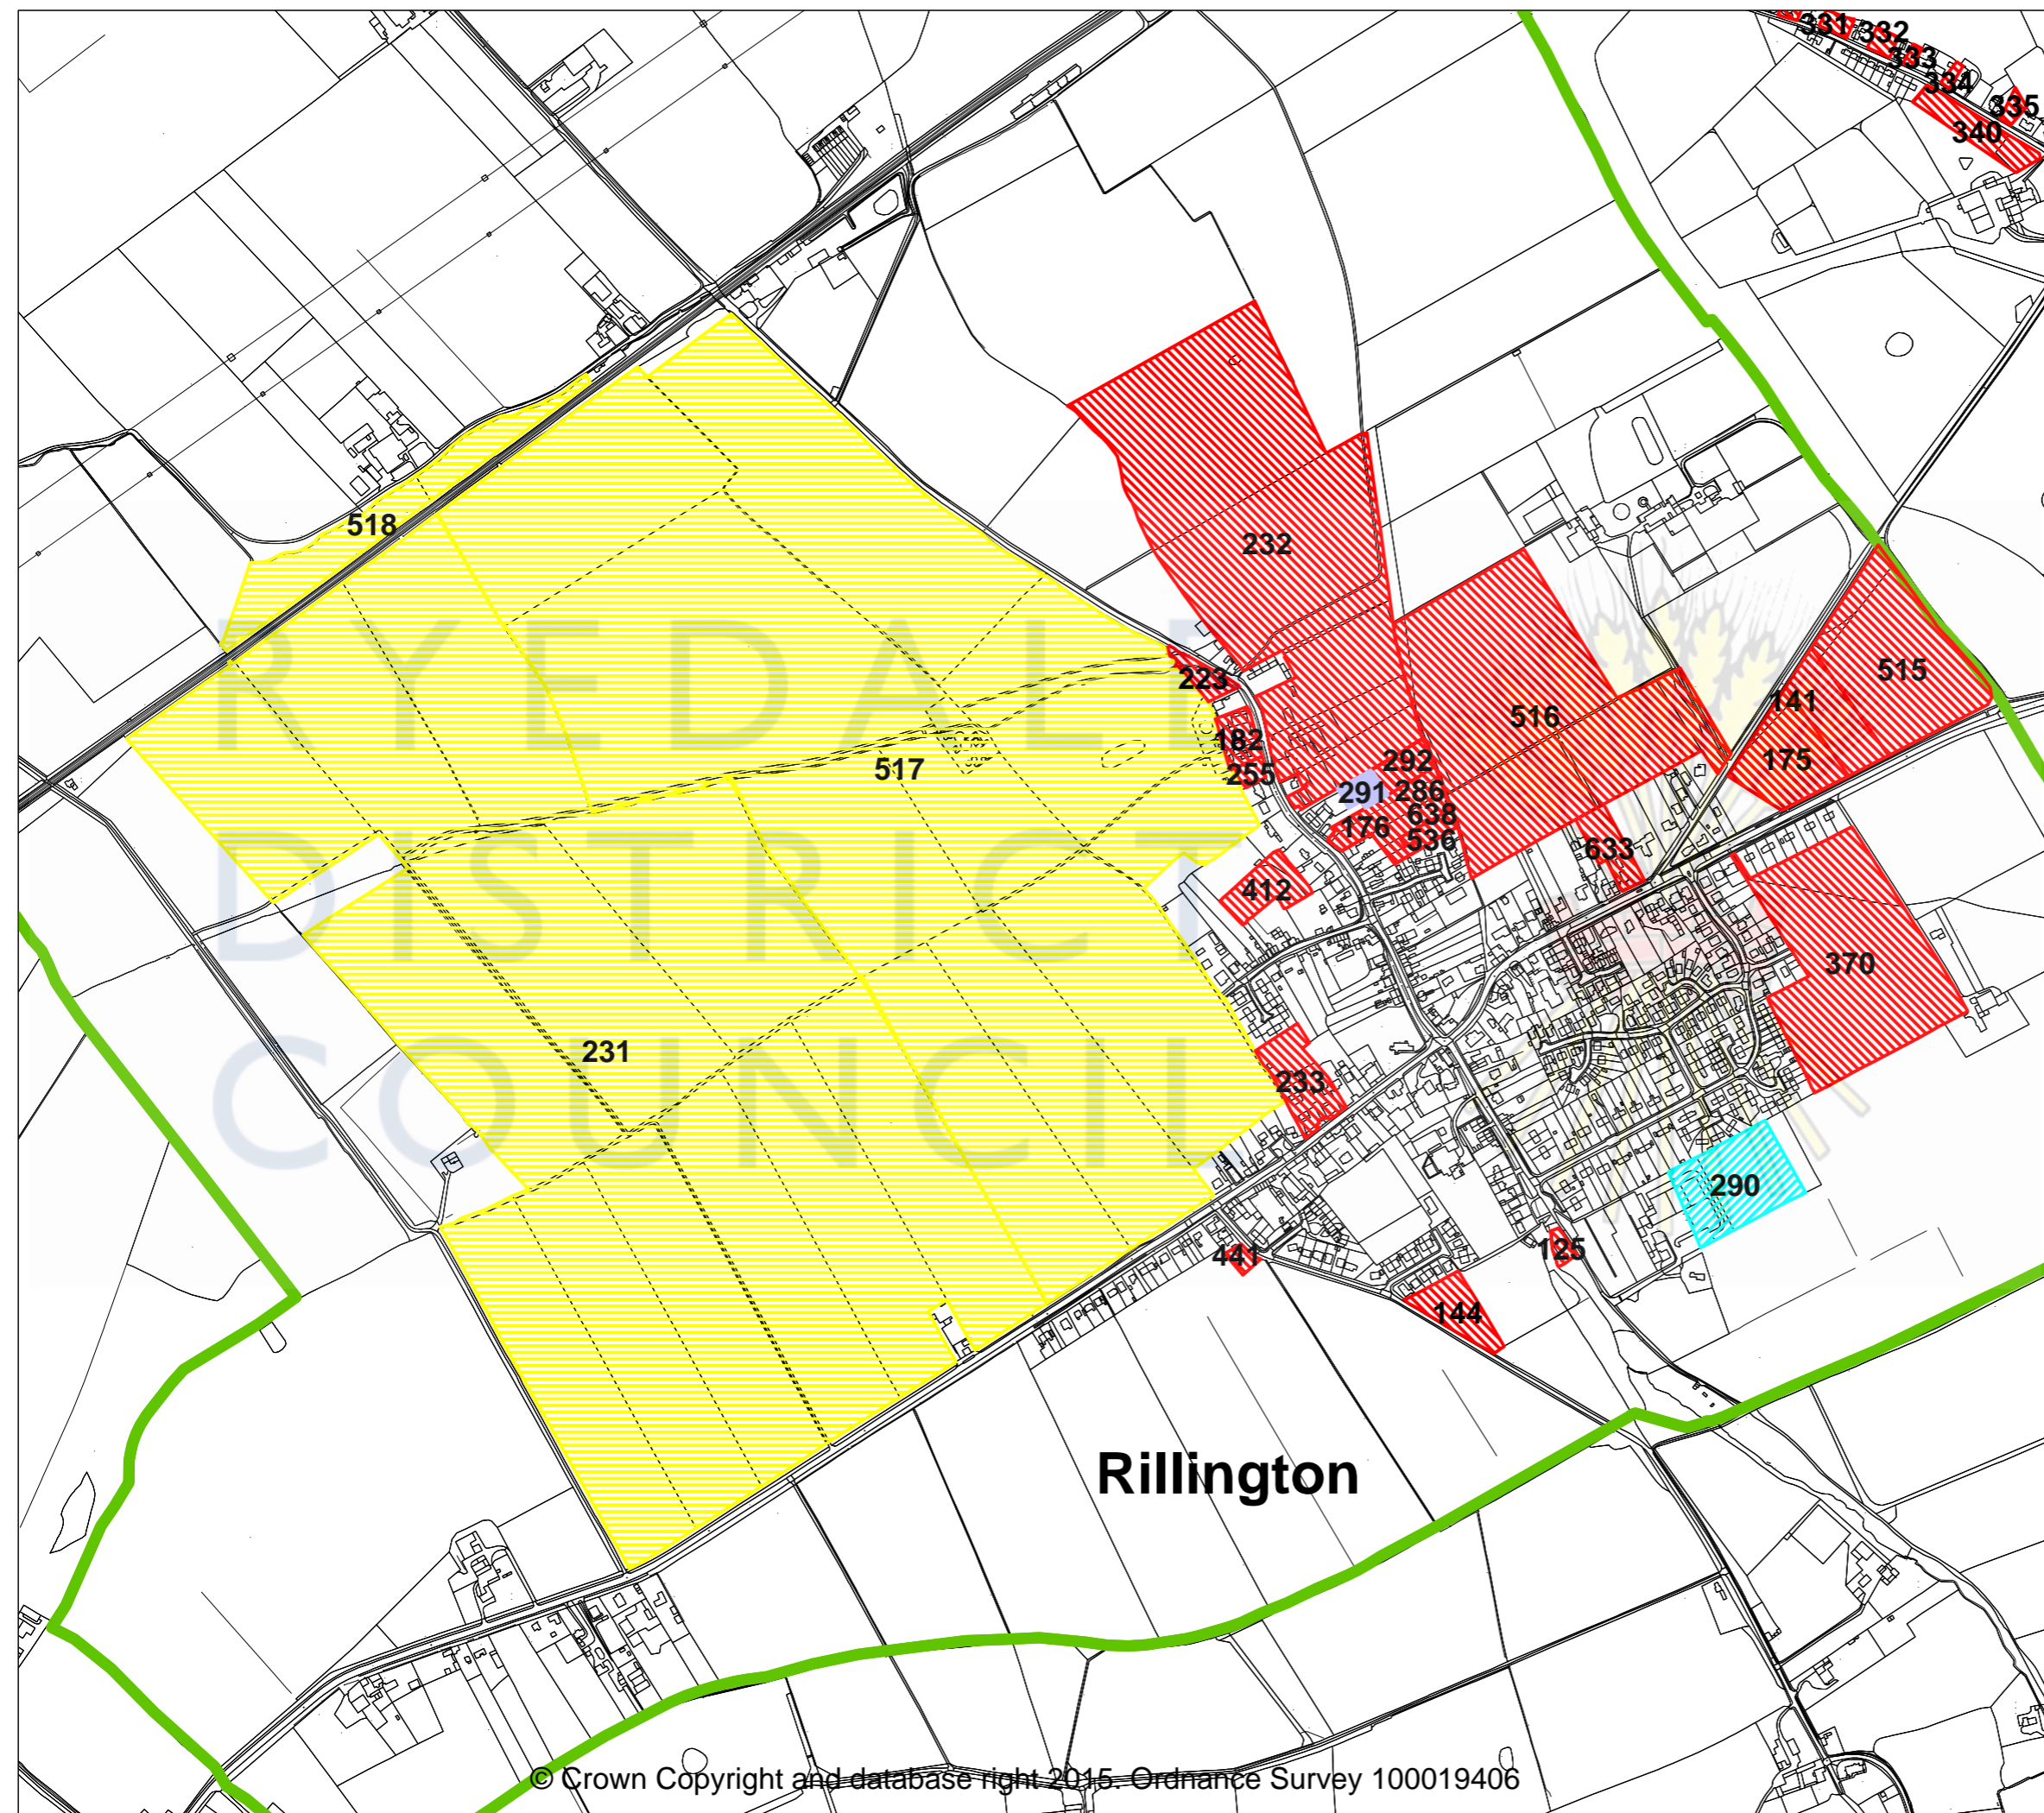

## Legend

-  Residential
-  Employment
-  Mixed
-  Leisure / Tourism
-  Retail
-  Not Specified
-  National Park
-  Parish Boundary
-  District Boundary

1 : 8000 on A3  
March 2015

Rillington